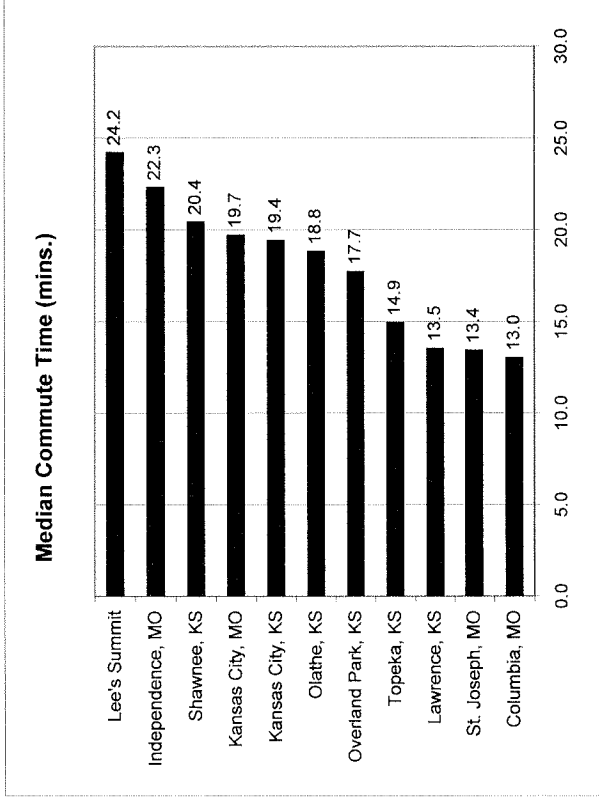

**CNN/MONEY MAGAZINE
2006 BEST PLACES TO LIVE
METRO KC REGIONAL COMPARISON**

Columbia, MO	13.0
St. Joseph, MO	13.4
Lawrence, KS	13.5
Topeka, KS	14.9
Overland Park, KS	17.7
Olathe, KS	18.8
Kansas City, KS	19.4
Kansas City, MO	19.7
Shawnee, KS	20.4
Independence, MO	22.3
Lee's Summit	24.2