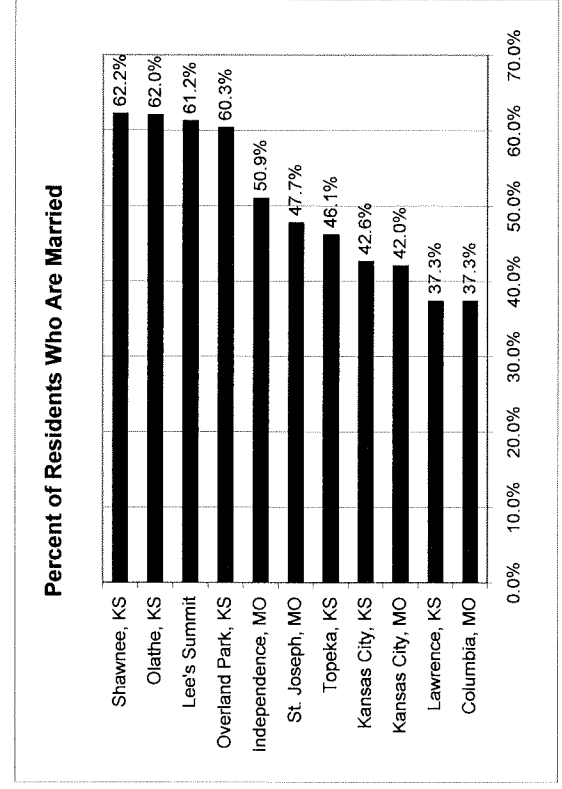

Columbia, MO	37.3%
Lawrence, KS	37.3%
Kansas City, MO	42.0%
Kansas City, KS	42.6%
Topeka, KS	46.1%
St. Joseph, MO	47.7%
Independence, MO	50.9%
Overland Park, KS	60.3%
Lee's Summit	61.2%
Olathe, KS	62.0%
Shawnee, KS	62.2%