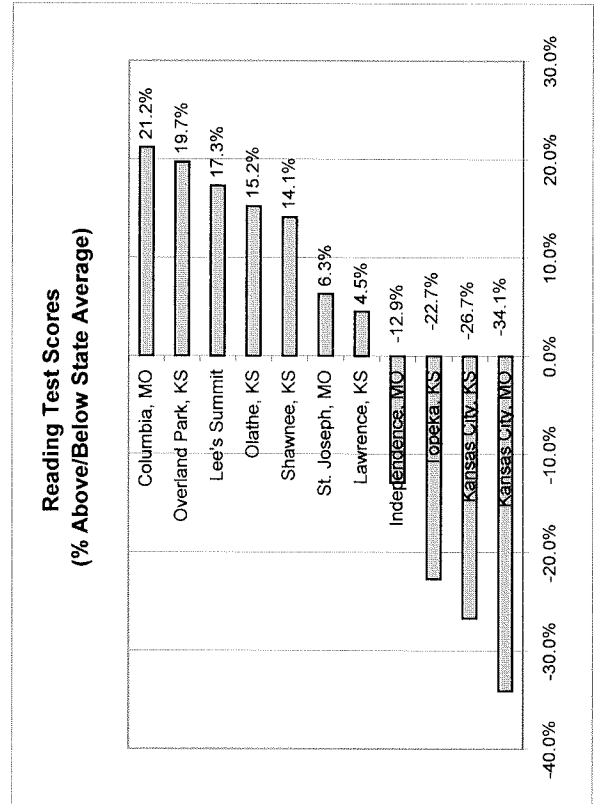

Kansas City, MO	-34.1%
Kansas City, KS	-26.7%
Topeka, KS	-22.7%
Independence, MO	-12.9%
Lawrence, KS	4.5%
St. Joseph, MO	6.3%
Shawnee, KS	14.1%
Olathe, KS	15.2%
Lee's Summit	17.3%
Overland Park, KS	19.7%
Columbia, MO	21.2%