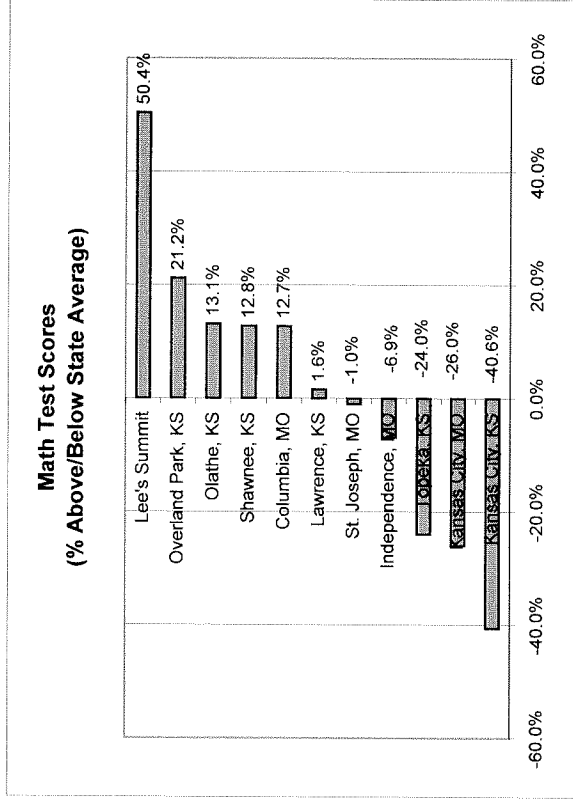

**CNN/MONEY MAGAZINE
2006 BEST PLACES TO LIVE
METRO KC REGIONAL COMPARISON**

Kansas City, KS	-40.6%
Kansas City, MO	-26.0%
Topeka, KS	-24.0%
Independence, MO	-6.9%
St. Joseph, MO	-1.0%
Lawrence, KS	1.6%
Columbia, MO	12.7%
Shawnee, KS	12.8%
Olathe, KS	13.1%
Overland Park, KS	21.2%
Lee's Summit	50.4%