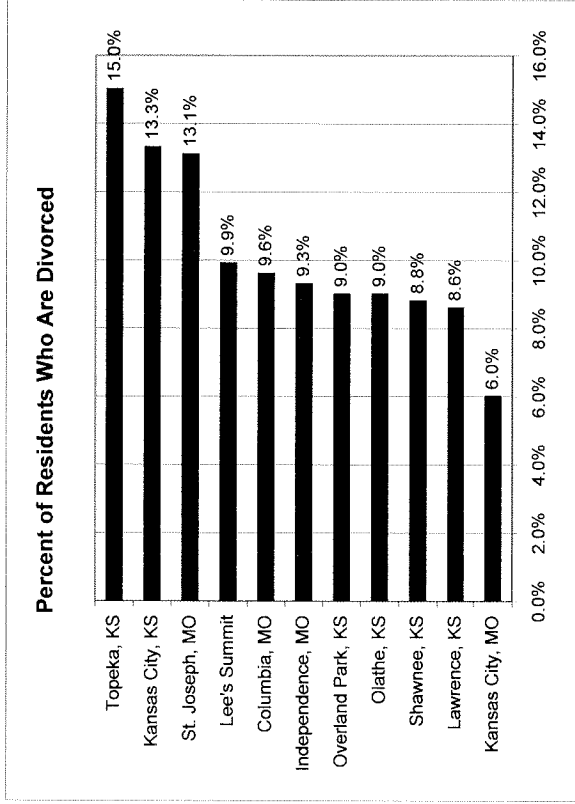

**CNN/MONEY MAGAZINE
2006 BEST PLACES TO LIVE
METRO KC REGIONAL COMPARISON**

Kansas City, MO	6.0%
Lawrence, KS	8.6%
Shawnee, KS	8.8%
Olathe, KS	9.0%
Overland Park, KS	9.0%
Independence, MO	9.3%
Columbia, MO	9.6%
Lee's Summit	9.9%
St. Joseph, MO	13.1%
Kansas City, KS	13.3%
Topeka, KS	15.0%