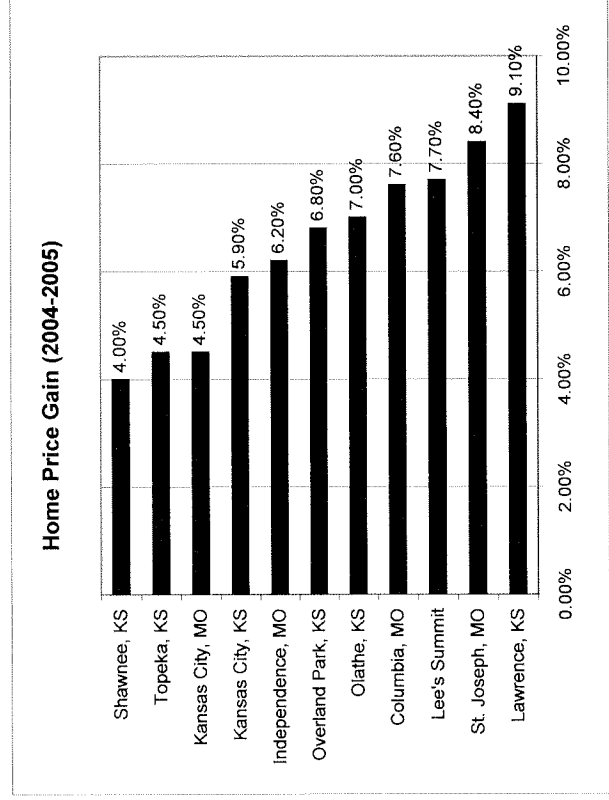

Lawrence, KS	9.10%
St. Joseph, MO	8.40%
Lee's Summit	7.70%
Columbia, MO	7.60%
Olathe, KS	7.00%
Overland Park, KS	6.80%
Independence, MO	6.20%
Kansas City, KS	5.90%
Kansas City, MO	4.50%
Topeka, KS	4.50%
Shawnee, KS	4.00%