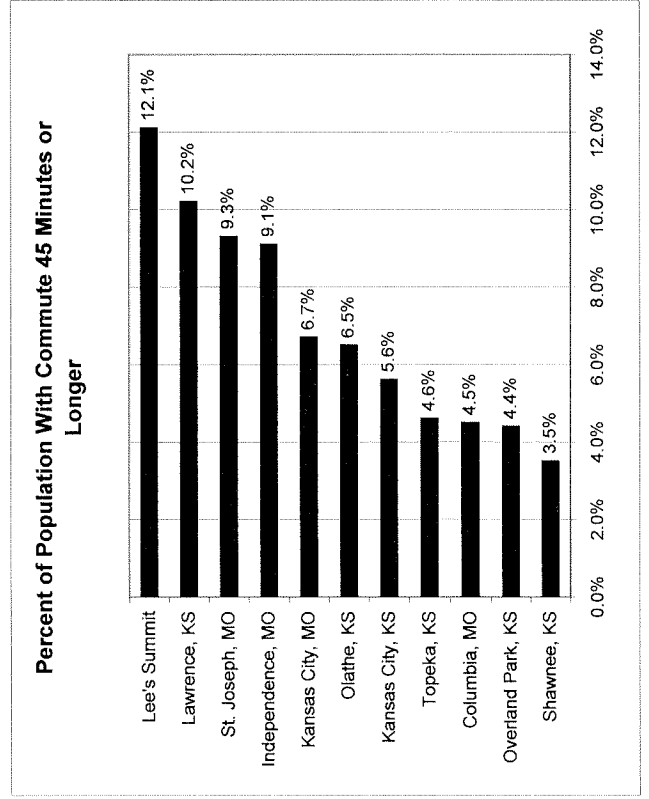

Shawnee, KS	3.5%
Overland Park, KS	4.4%
Columbia, MO	4.5%
Topeka, KS	4.6%
Kansas City, KS	5.6%
Olathe, KS	6.5%
Kansas City, MO	6.7%
Independence, MO	9.1%
St. Joseph, MO	9.3%
Lawrence, KS	10.2%
Lee's Summit	12.1%