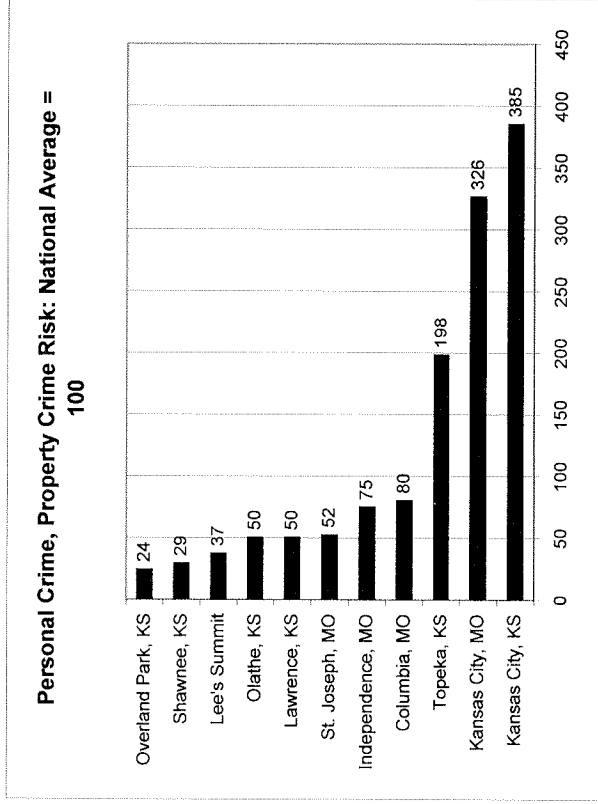

**CNN/MONEY MAGAZINE
2006 BEST PLACES TO LIVE
METRO KC REGIONAL COMPARISON**

Kansas City, KS	385
Kansas City, MO	326
Topeka, KS	198
Columbia, MO	80
Independence, MO	75
St. Joseph, MO	52
Lawrence, KS	50
Olathe, KS	50
Lee's Summit	37
Shawnee, KS	29
Overland Park, KS	24