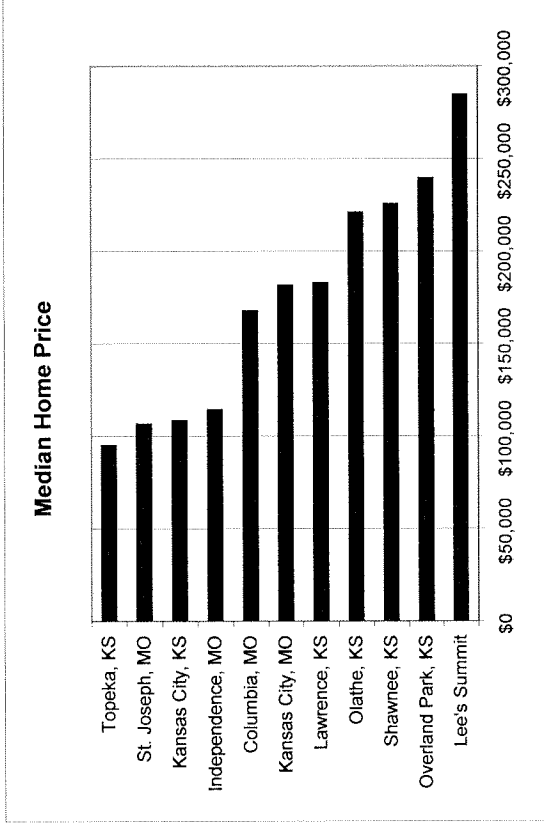

**CNN/MONEY MAGAZINE
2006 BEST PLACES TO LIVE
METRO KC REGIONAL COMPARISON**

Overland Park, KS	\$89,792
Shawnee, KS	\$80,175
Lee's Summit	\$79,797
Olathe, KS	\$78,630
Lawrence, KS	\$57,476
Columbia, MO	\$55,834
Kansas City, MO	\$51,308
Independence, MO	\$50,538
Topeka, KS	\$50,163
St. Joseph, MO	\$44,496
Kansas City, KS	\$43,589

Olathe, KS	20.01%
Shawnee, KS	13.83%
Lee's Summit	10.60%
Overland Park, KS	10.07%
Columbia, MO	8.02%
Kansas City, MO	1.63%
Lawrence, KS	1.56%
Independence, MO	-1.57%
Topeka, KS	-2.35%
St. Joseph, MO	-2.84%
Kansas City, KS	-3.87%

**CNN/MONEY MAGAZINE
2006 BEST PLACES TO LIVE
METRO KC REGIONAL COMPARISON**

Lee's Summit	\$284,391
Overland Park, KS	\$239,400
Shawnee, KS	\$225,466
Olathe, KS	\$220,883
Lawrence, KS	\$182,875
Kansas City, MO	\$181,345
Columbia, MO	\$167,580
Independence, MO	\$114,254
Kansas City, KS	\$108,418
St. Joseph, MO	\$106,400
Topeka, KS	\$95,000