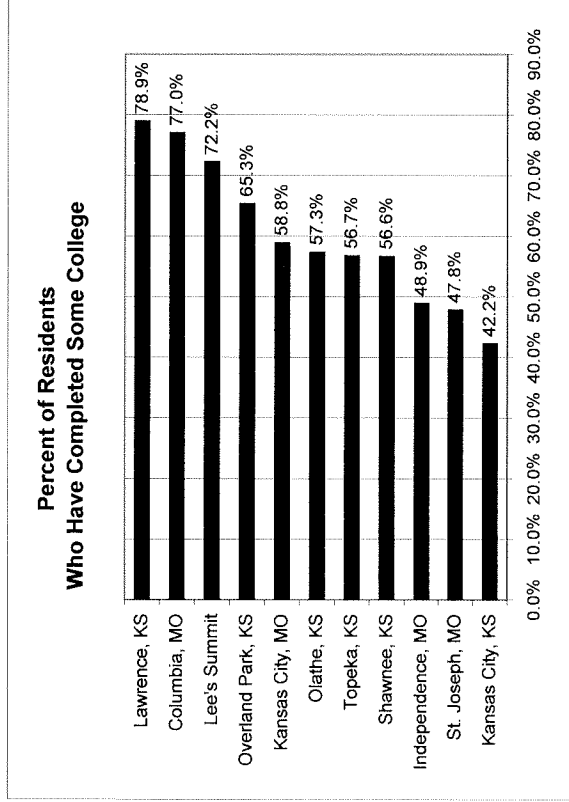

**CNN/MONEY MAGAZINE
2006 BEST PLACES TO LIVE
METRO KC REGIONAL COMPARISON**

Kansas City, KS	42.2%
St. Joseph, MO	47.8%
Independence, MO	48.9%
Shawnee, KS	56.6%
Topeka, KS	56.7%
Olathe, KS	57.3%
Kansas City, MO	58.8%
Overland Park, KS	65.3%
Lee's Summit	72.2%
Columbia, MO	77.0%
Lawrence, KS	78.9%