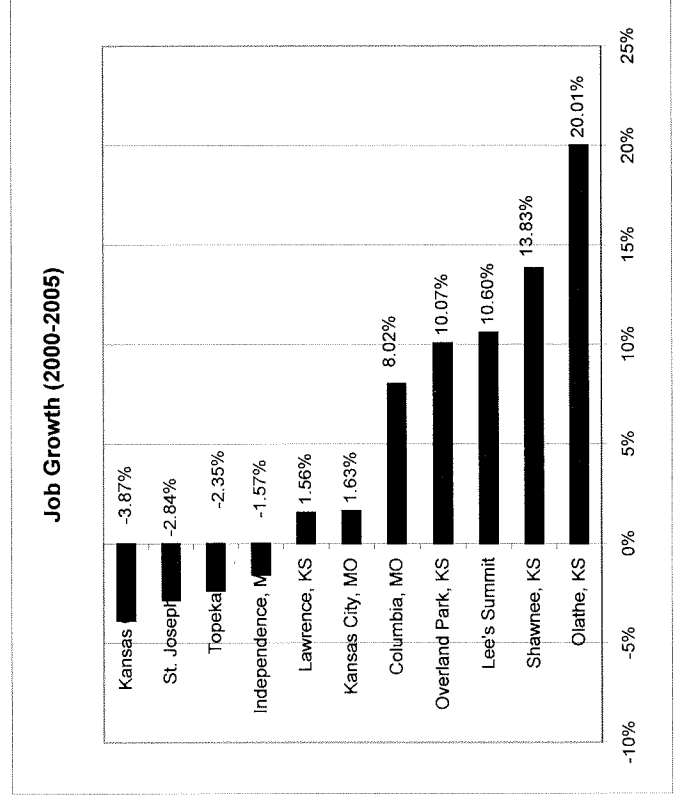

**CNN/MONEY MAGAZINE
2006 BEST PLACES TO LIVE
METRO KC REGIONAL COMPARISON**

Overland Park, KS	\$89,792
Shawnee, KS	\$80,175
Lee's Summit	\$79,797
Olathe, KS	\$78,630
Lawrence, KS	\$57,476
Columbia, MO	\$55,834
Kansas City, MO	\$51,308
Independence, MO	\$50,538
Topeka, KS	\$50,163
St. Joseph, MO	\$44,496
Kansas City, KS	\$43,589

Olathe, KS	20.01%
Shawnee, KS	13.83%
Lee's Summit	10.60%
Overland Park, KS	10.07%
Columbia, MO	8.02%
Kansas City, MO	1.63%
Lawrence, KS	1.56%
Independence, MO	-1.57%
Topeka, KS	-2.35%
St. Joseph, MO	-2.84%
Kansas City, KS	-3.87%