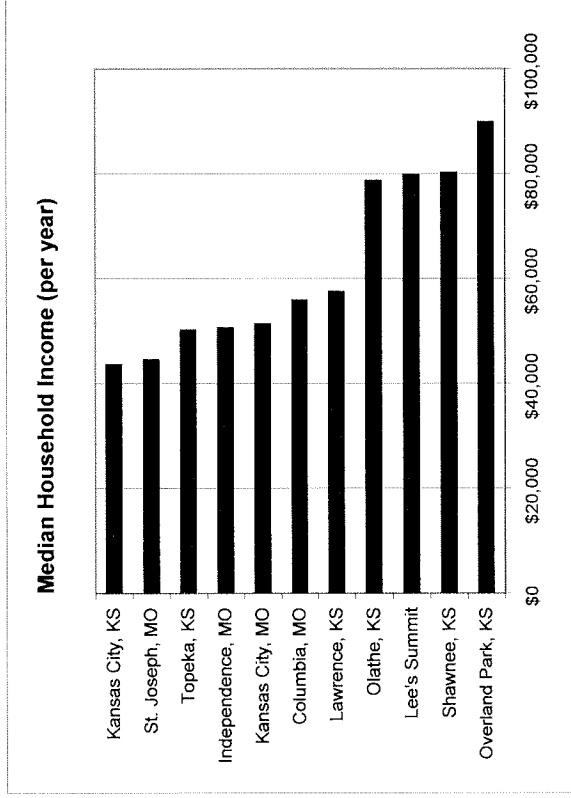

**CNN/MONEY MAGAZINE
2006 BEST PLACES TO LIVE
METRO KC REGIONAL COMPARISON**

Overland Park, KS	\$89,792
Shawnee, KS	\$80,175
Lee's Summit	\$79,797
Olathe, KS	\$78,630
Lawrence, KS	\$57,476
Columbia, MO	\$55,834
Kansas City, MO	\$51,308
Independence, MO	\$50,538
Topeka, KS	\$50,163
St. Joseph, MO	\$44,496
Kansas City, KS	\$43,589

Olathe, KS	20.01%
Shawnee, KS	13.83%
Lee's Summit	10.60%
Overland Park, KS	10.07%
Columbia, MO	8.02%
Kansas City, MO	1.63%
Lawrence, KS	1.56%
Independence, MO	-1.57%
Topeka, KS	-2.35%
St. Joseph, MO	-2.84%
Kansas City, KS	-3.87%

**CNN/MONEY MAGAZINE
2006 BEST PLACES TO LIVE
METRO KC REGIONAL COMPARISON**

Lee's Summit	\$284,391
Overland Park, KS	\$239,400
Shawnee, KS	\$225,466
Olathe, KS	\$220,883
Lawrence, KS	\$182,875
Kansas City, MO	\$181,345
Columbia, MO	\$167,580
Independence, MO	\$114,254
Kansas City, KS	\$108,418
St. Joseph, MO	\$106,400
Topeka, KS	\$95,000