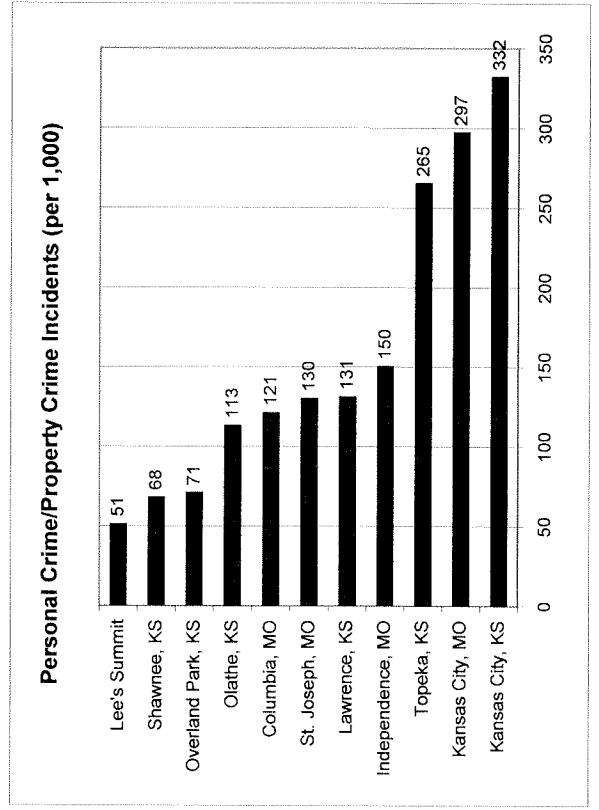

Kansas City, KS	332
Kansas City, MO	297
Topeka, KS	265
Independence, MO	150
Lawrence, KS	131
St. Joseph, MO	130
Columbia, MO	121
Olathe, KS	113
Overland Park, KS	71
Shawnee, KS	68
Lee's Summit	51