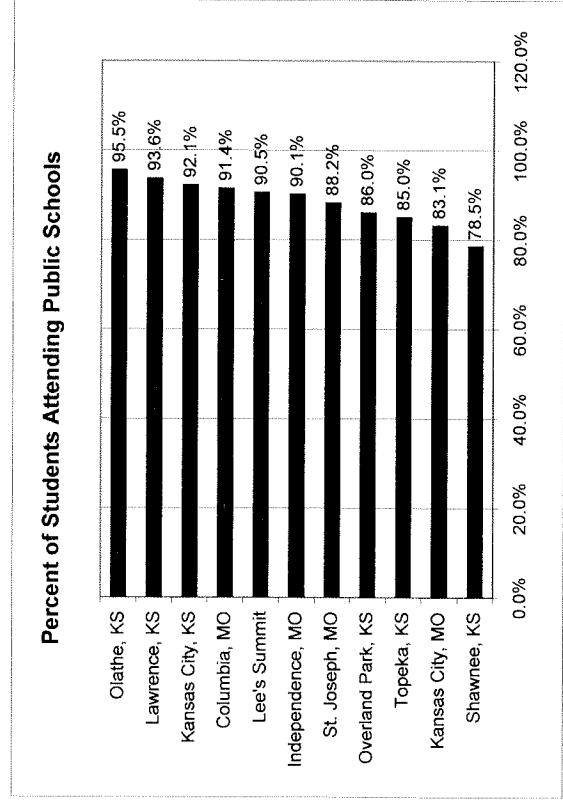

Shawnee, KS	78.5%
Kansas City, MO	83.1%
Topeka, KS	85.0%
Overland Park, KS	86.0%
St. Joseph, MO	88.2%
Independence, MO	90.1%
Lee's Summit	90.5%
Columbia, MO	91.4%
Kansas City, KS	92.1%
Lawrence, KS	93.6%
Olathe, KS	95.5%