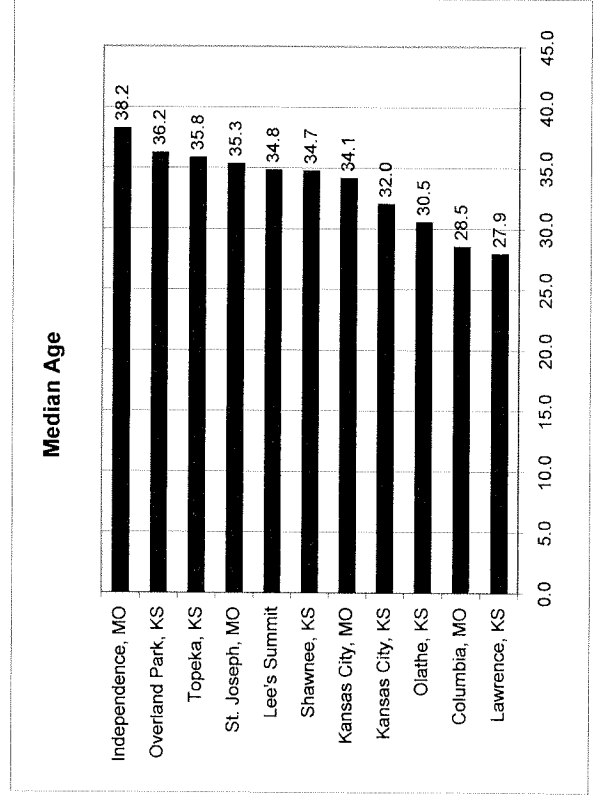

Lawrence, KS	27.9
Columbia, MO	28.5
Olathe, KS	30.5
Kansas City, KS	32.0
Kansas City, MO	34.1
Shawnee, KS	34.7
Lee's Summit	34.8
St. Joseph, MO	35.3
Topeka, KS	35.8
Overland Park, KS	36.2
Independence, MO	38.2