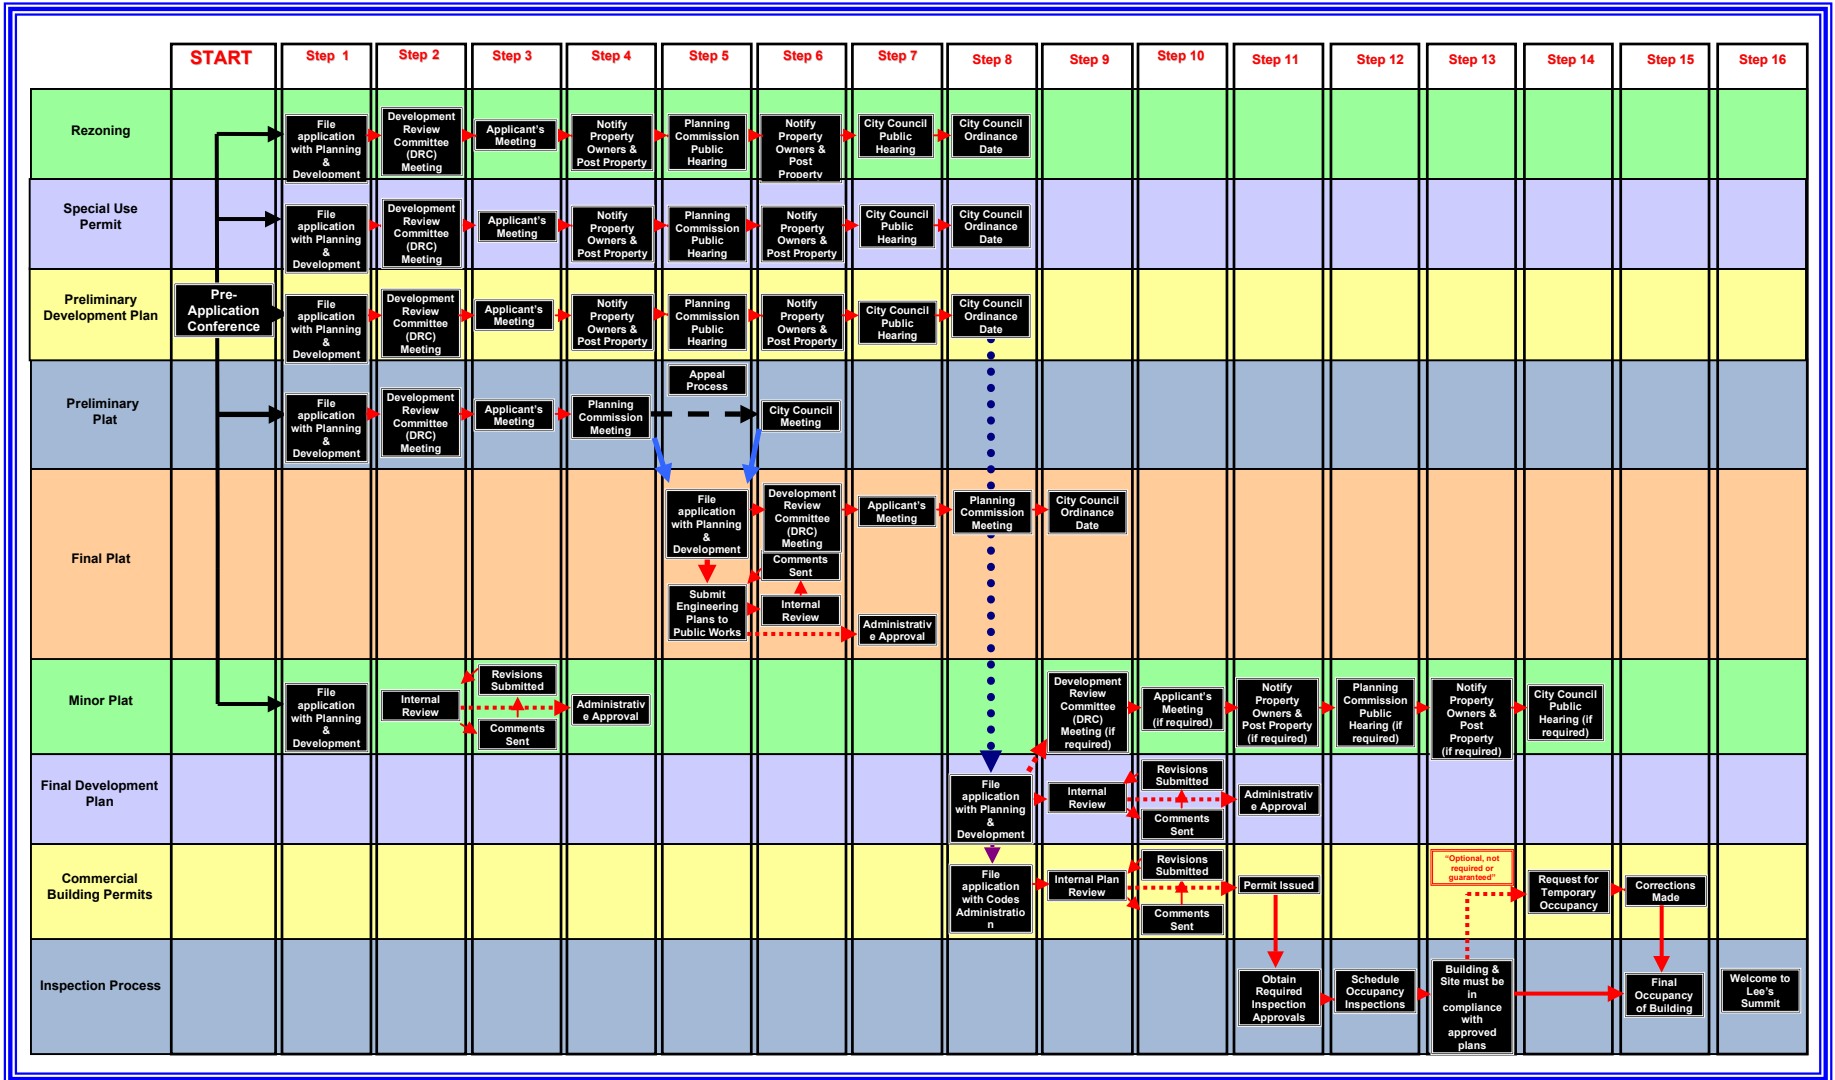

DEVELOPMENT REVIEW PROCESS

CITY OF LEE'S SUMMIT, MISSOURI

Where Quality Comes to Life