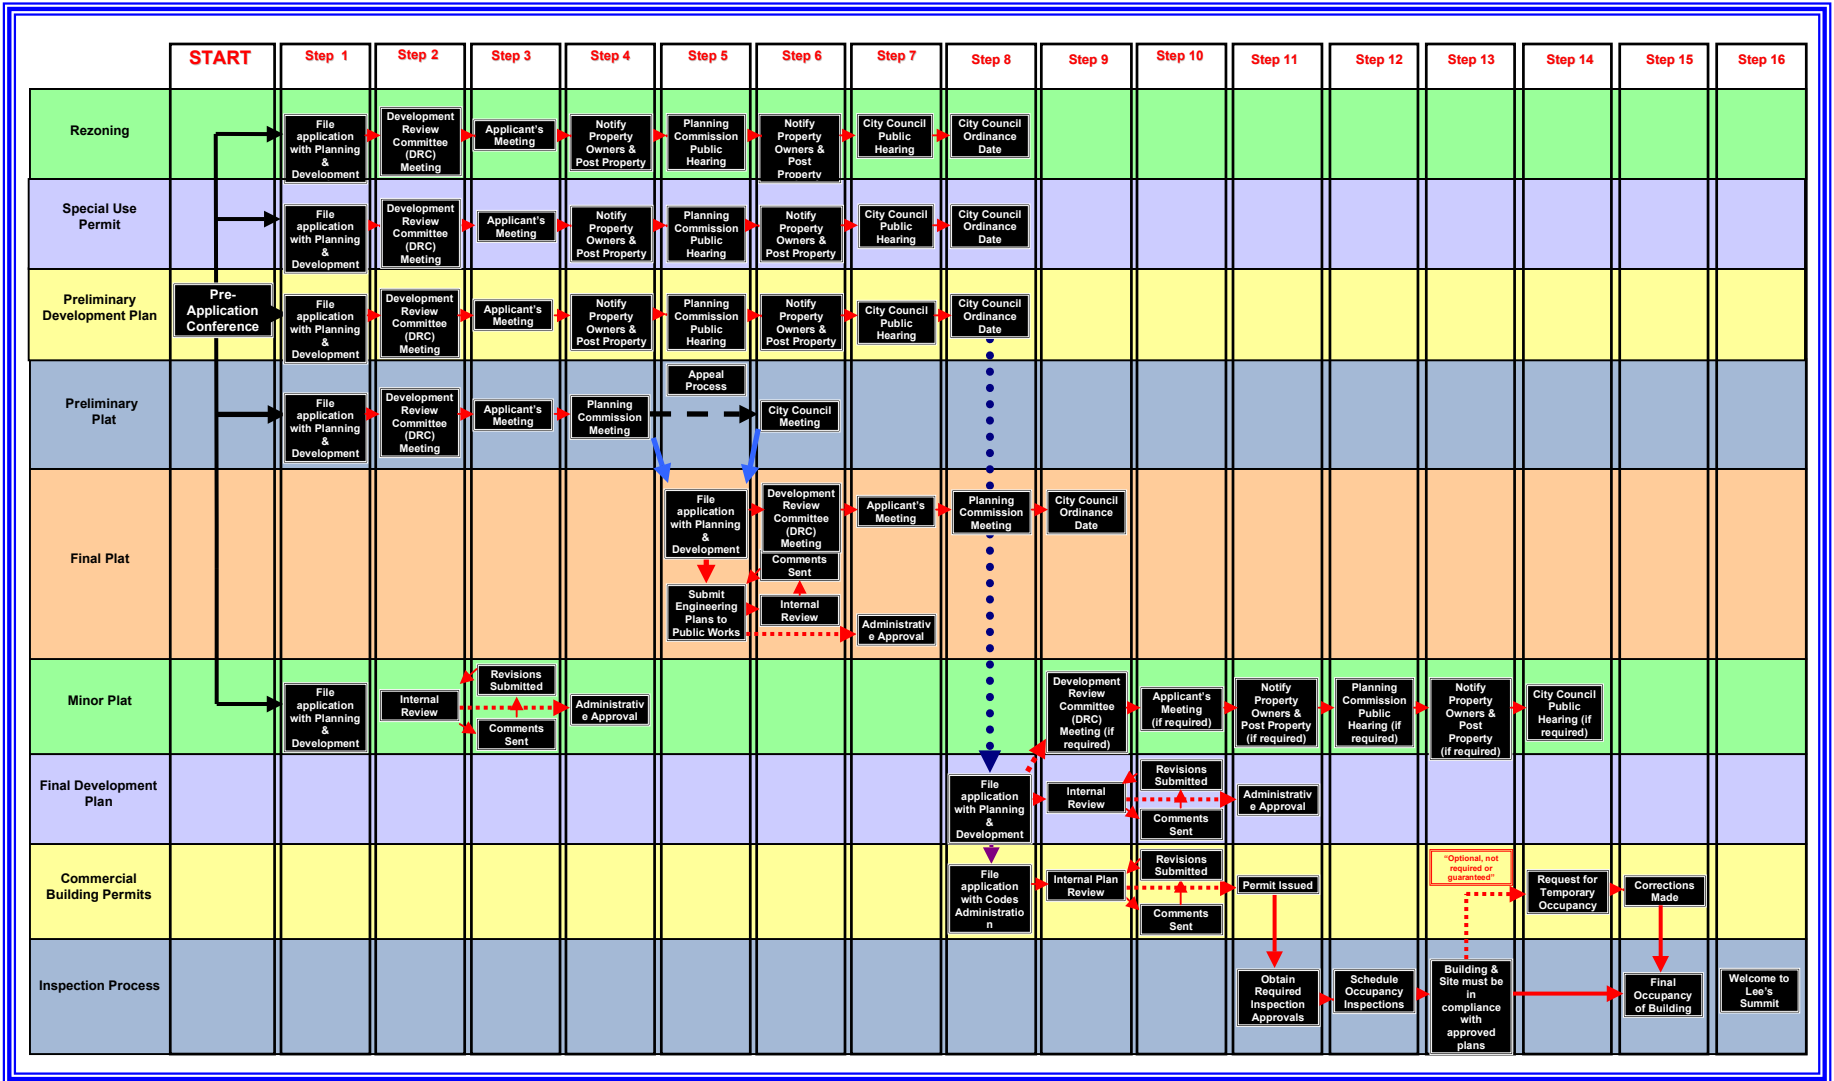

DEVELOPMENT REVIEW PROCESS

CITY OF LEE'S SUMMIT, MISSOURI

Where Quality Comes to Life